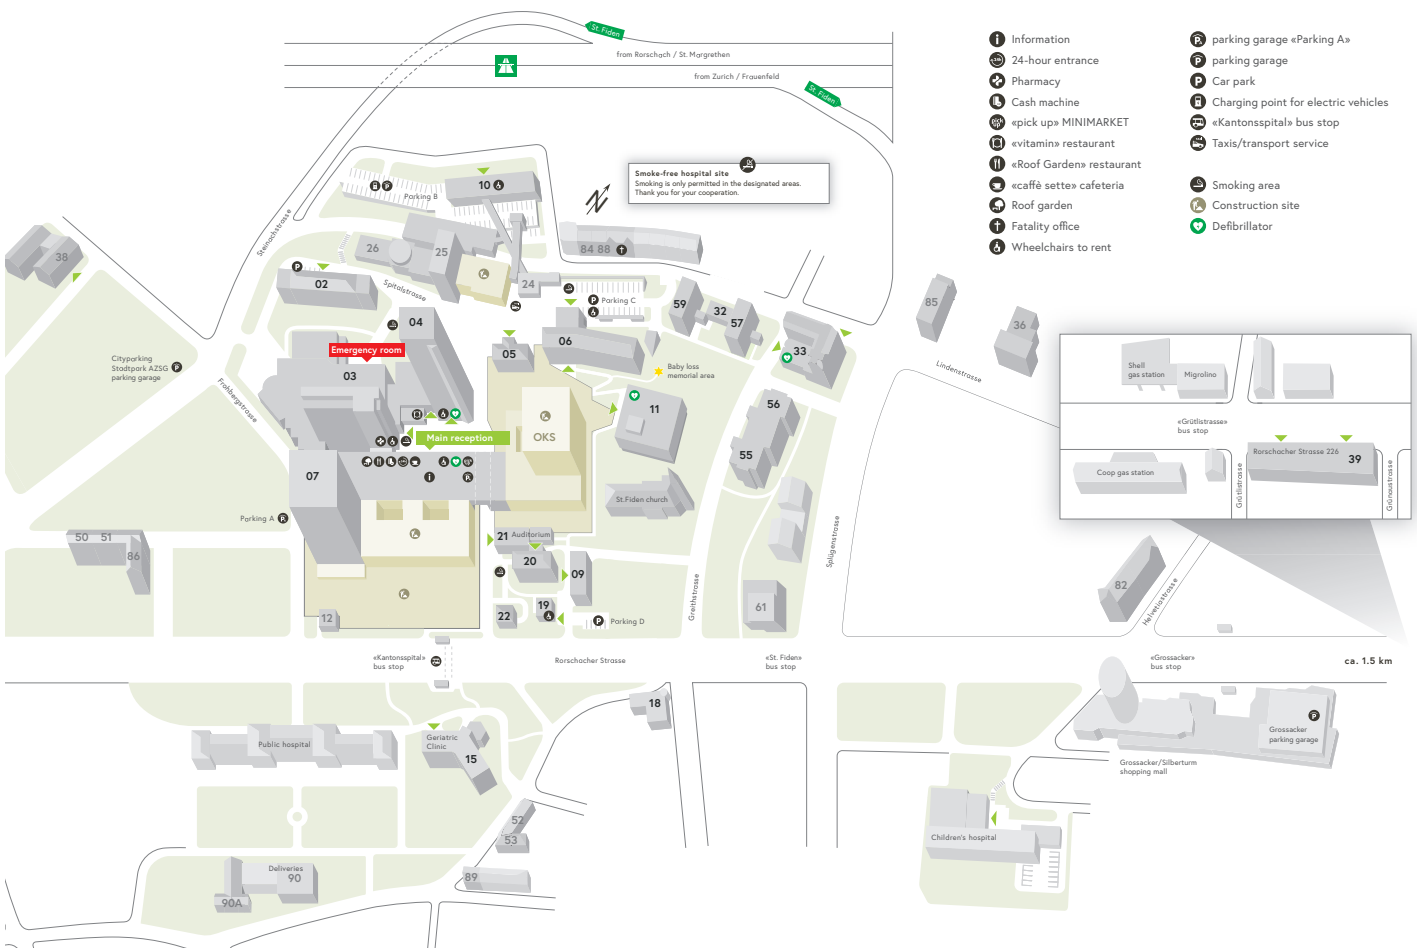

Post bus

The post bus routes to and from Rehetobel/Heiden (bus 121), Eggersriet/Heiden (bus 120), Rheineck (bus 242) and Arbon (buses 210 and 211) stop at the «Kantonsspital» («Cantonal Hospital») bus stop (not at the «St. Fiden» bus stop). The post bus route to and from Arbon (bus 201) stops at the «Athletik Zentrum» («Athletics Center») bus stop.

Train

The pedestrian route from the St. Gallen–St. Fiden railway station is marked with signs for «Spitäler/Kantonsspital».

Car

To reach the hospital by car, take the «St. Fiden/Spitäler» freeway exit. Patient and visitor parking is provided in the underground parking garage at building 07 (entrance via Frobergstrasse). Additional parking is available in the nearby Cityparking garage at the Athletik-Zentrum (Athletics Center) or in front of building 06 on Spitalstrasse. Parking spaces for patients in Building 10 are available in the Böschenmühle parking garage, parking deck B.

Please note

Traffic disruption is to be expected due to maintenance work on the St. Gallen inner-city highway. Please leave sufficient time for your journey to the St. Gallen Cantonal Hospital. You can find more information and a live traffic radar at www.stadtautobahn.ch.

Area map

Parking spaces

Böschmühle parking garage (Parking B)

Parking level B0
Lowest level without barrier
White-marked parking spaces only

Parking spaces H06 (Parking C)

Public parking spaces
White-marked parking spaces only