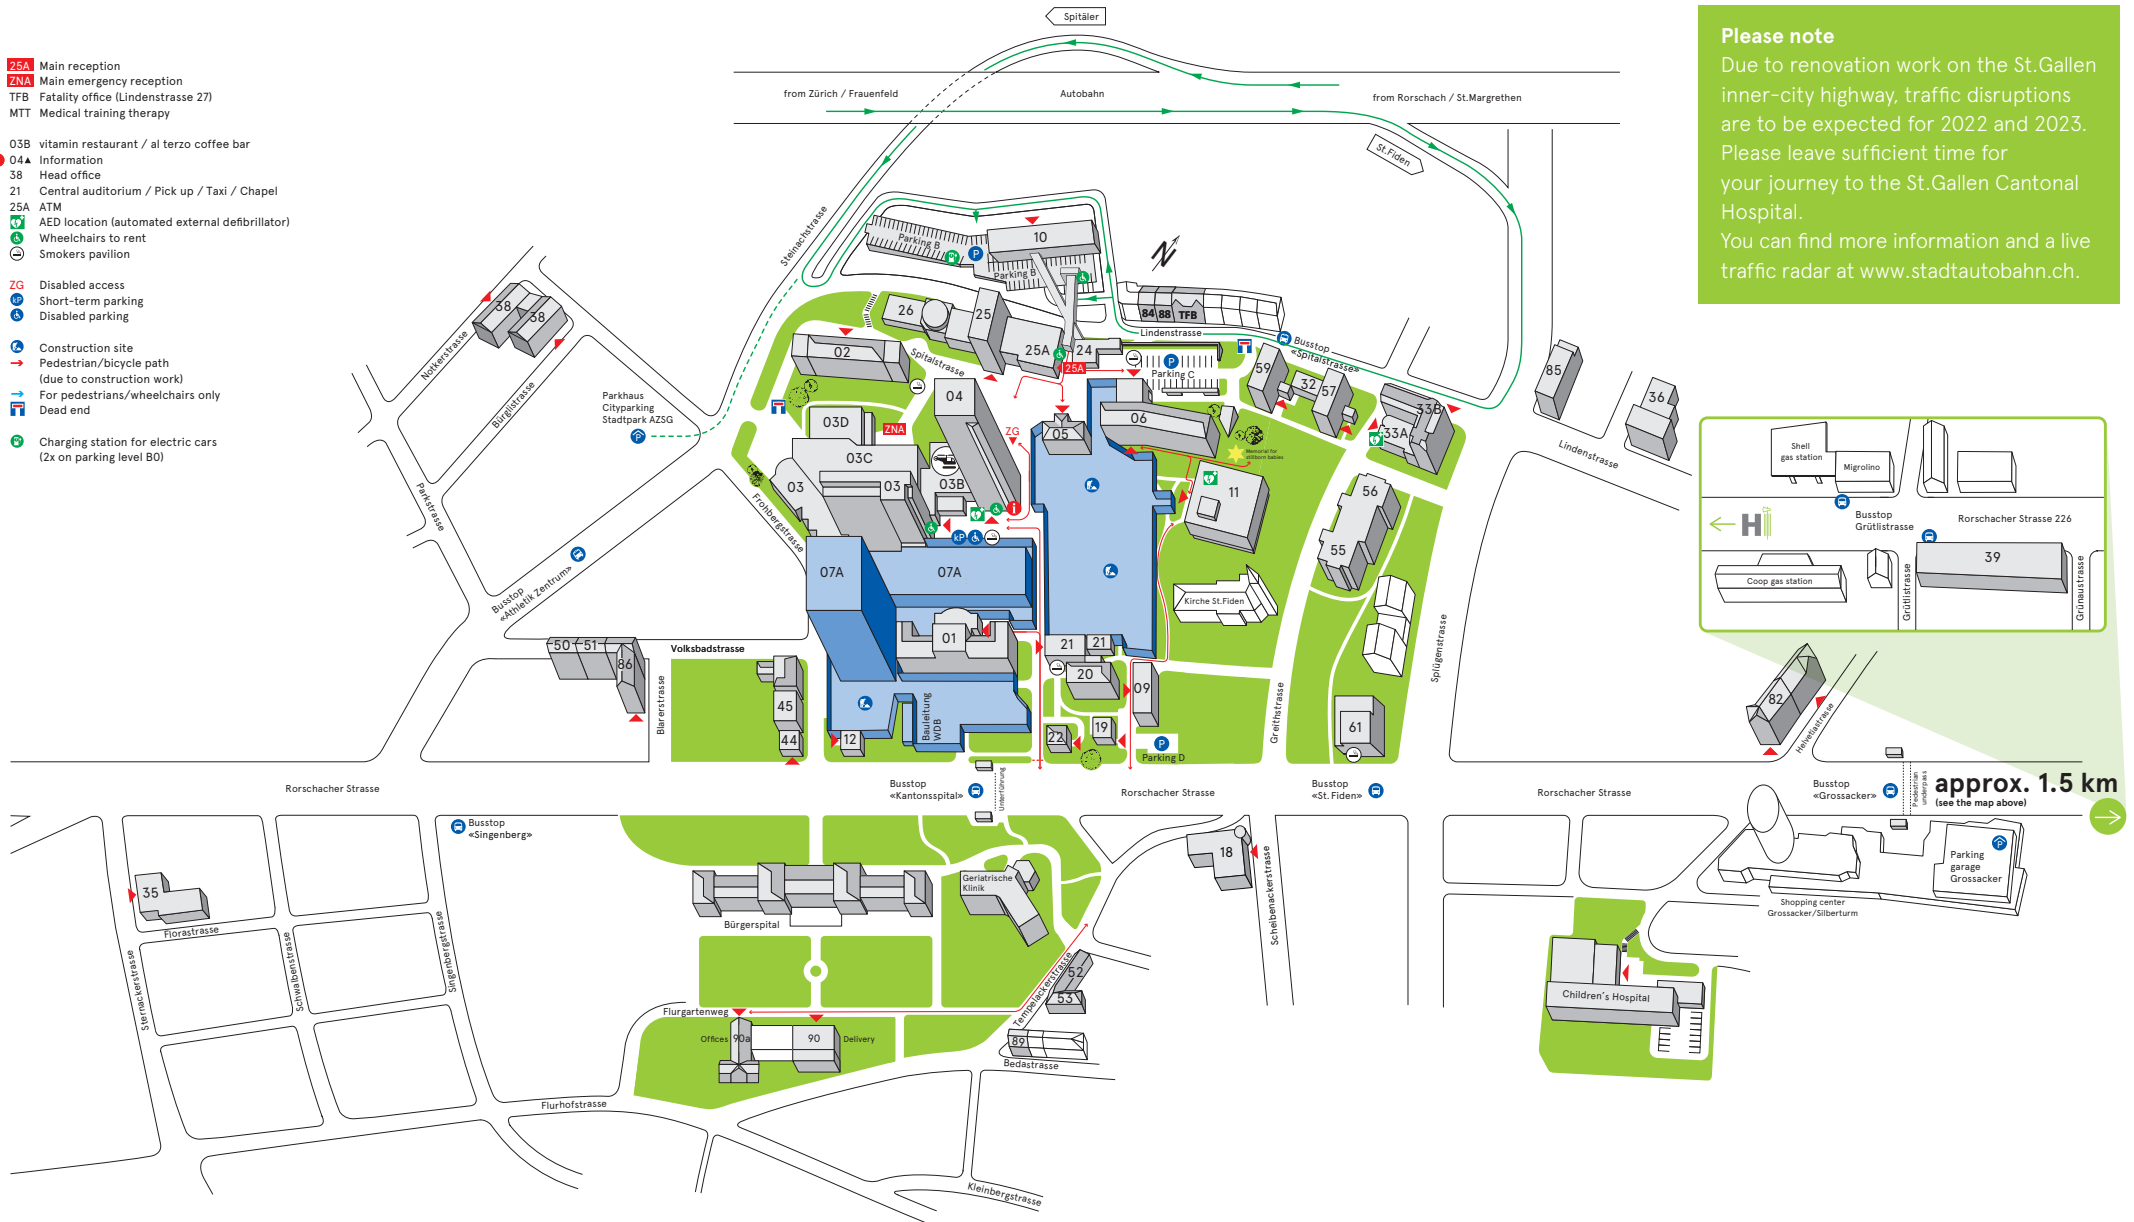

Arealplan

- ZNA Main reception
- ZNA Main emergency reception
- TFB Fatality office (Lindenstrasse 27)
- MTT Medical training therapy
- 03B vitamin restaurant / al terzo coffee bar
- 04A Information
- 38 Head office
- 21 Central auditorium / Pick up / Taxi / Chapel
- 25A ATM
- AED location (automated external defibrillator)
- Wheelchairs to rent
- Smokers pavilion
- ZG Disabled access
- Short-term parking
- Disabled parking
- Construction site
- Pedestrian/bicycle path (due to construction work)
- For pedestrians/wheelchairs only
- Dead end
- Charging station for electric cars (2x on parking level B0)

Please note
Due to renovation work on the St.Gallen inner-city highway, traffic disruptions are to be expected for 2022 and 2023. Please leave sufficient time for your journey to the St.Gallen Cantonal Hospital.
You can find more information and a live traffic radar at www.stadtautobahn.ch.